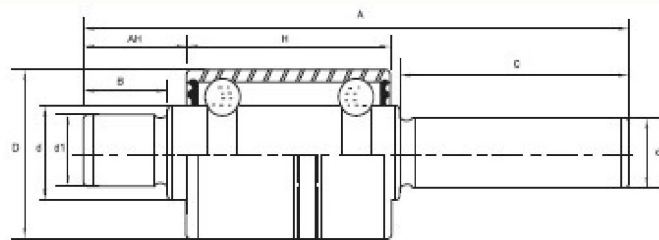

Water pump bearings

水泵轴承

WB Type

NLHB	Bearing Number			Principal Dimensions (mm)								
	NSK	FAG	KOYO	D	H	A	AH	d	d1	d2	B	C
WB1024081				24	31.5	81	19.5	10	--	--		
WB1024091				24	31.5	91	19.5	10	--	--		
WB1226086				26	39	86.5	16.5	12	10	10		
WB1226094				26	39	94.5	16.5	12	10	10		
WB1226102				26	39	102.5	16.5	12	10	10		
WB1226092				26	39	91.5	21.5	12	10	10		
WB1226100				26	39	99.5	21.5	12	10	10		
WB1226108				26	39	107.5	21.5	12	10	10		
WB1226104				26	39	104	26	12	10	10		
WB1226112				26	39	112	26	12	10	10		
WB1630068			WPB16068RS	30	38.89	68.4	25	15.918				
WB1630069		W2270		30	38.89	68.66	27.8	15.918				
WB1730071			WPB1730071RS	30	23	71	13.5	17				32
WB1630073				30	38.89	73	17	16				
WB1630074				30	38.89	73.91	11.4	15.918				
WB1630076				30	38.89	75.6	27.01	15.918				
WB1730078			WPB1730078RS	30	23	77.8	15.5	15.918		12		37.3
WB1630080-1				30	30	79.6		15.918		12		33
WB1630080-4				30	27	80	15.9	15.918				
WB1630080-3				30	23	80.3	17.2	15.918		12		38.5
WB1630080D				30	30	80	18	16	12	12	17	31
WB1630081				30	38.89	80.95	22.48	15.918				
WB1630083				30	27	82.5	17.7	15.918				
WB1630083D				30	30	83	18	16		12		33.8
WB1630083C				30	25	83.1	16	15.918				
WB1630084				30	30	84	17	15.918		12		33
WB1630084-1		W2334	WPB16084RS	30	38.89	84.4	13	15.918		12		30
WB1630085-2				30	27	84.4	17	15.918				
WB1630085D				30	38.89	84.99	15.07	15.918		12.037		28
WB1530085				30	38.89	85	13.06	15		12		28.5
WB1630085-1				30	38.89	85.22	15.21	15.918		12.042		29.21
WB1630086			WPB16086/1RBS	30	30	86	16.5	15.918		12		37
WB1630086D				30	38.89	86	17	16	15	12	16	33
WB1630087C				30	38.89	86.5	13.5	15.918		12.038		32.7
WB1630087-4				30	38.89	86.5		15.918		12		32
WB1630087-1				30	38.89	87.4		15.918				
WB1630088-2				30	30	87.5	13.5	15.918		12		37.5
WB1630088-1				30	38.89	88	12.4	15.918		12		35.3
WB1630091C				30	38.89	91	13.5	15.918		12		36
WB1630091D			WPB16091RS	30	38.89	91.5	17.56	15.918	12	12	15.5	33
WB1630092-1				30	38.89	91.85	20.45	15.918		12.675		29.34
WB1630092D				30	38.89	92	16.5	15.918	12	12	14.5	34.5
WB1630092-2				30	38.89	92		16