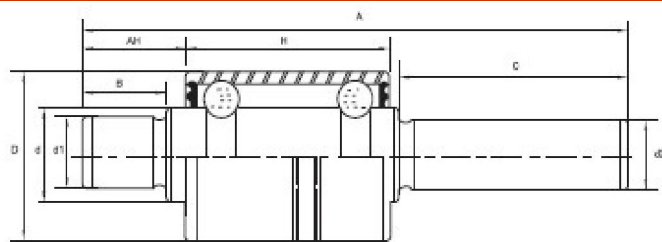

Water pump bearings

水泵轴承

WB Type

NLHB	Bearing Number			Principal Dimensions (mm)								
	NSK	FAG	KOYO	D	H	A	AH	d	d1	d2	B	C
WB1630104-6	BWF30AA		R16150-IRS	30	38.89	103.5	21.58	15.918	12	12	18.26	39.75
WB1630104-2		W24071S		30	38.89	103.5	21.56	15.918		12		39.75
WB1630104-3	BWF3088			30	38.89	103.51	19.56	15.918		12		42
WB1630104D				30	39	103.65	21.5	15.92		12		36
WB1630104-4				30	38.89	103.84	22.33	15.918				
WB1230104-1				30	38.89	103.8	17.5	16	12	12	16	44.8
WB1630104				30	38.89	104	16.25	16	12	12	14.5	46.5
WB1630104-5				30	38.89	104		15.918		12		35.1
WB1630105-1		W2412-1		30	38.89	104.65	20.3	15.918				
WB1630105-2	885602	W2412		30	38.89	104.68	27.05	15.918				
WB1630105-3				30	38.89	105	47.16	15.918				
WB1630105-6				30	38.89	105		15.918		12		33.3
WB1630105-4				30	38.89	105.16	23.95	15.918				
WB1630105				30	38.89	105.3	16.2	16	12	12	15	48
WB1630112-2	885098	W2440-1		30	38.89	111.91	26.7	15.918				
WB1630112-3			WPB116112-5RS	30	38.89	112	25.15	15.918				
WB1630112-4	885327	W2440-5S	BWF30768	30	38.89	112	30	15.918		12		40.49
WB1630112-5		W2441-1		30	38.9	112	27	15.918				
WB1630112-6		W2442		30	38.89	112.4	23.37	15.918				
WB1630113-1				30	38.89	112.52	31.26	15.918				
WB1630113-2				30	38.89	112.67	25.52	15.918				
WB1630113-3	885614			30	38.89	112.78	30	15.918				
WB1630113-7				30	38.89	113	18.5	15.918		12		53.6
WB1630113-4		W2445	885156	30	38.89	113.11	31.75	15.918				
WB1630113-5			WPB16113CRSE	30	38.89	113.21	32	15.918				
WB1630113-6	N885156	W2446	885156-S	30	38.9	113.49	27.38	15.918				
WB1630114-3				30	38.89	113.6	17	15.918	12	12	15	55.6
WB1630114-1		W2447		30	38.89	113.67	31.6	15.918				
WB1630114				30	38.89	114	24	15.918				
WB1630114-4				30	38.89	114		15.918		12		47.8
WB1630114-2	885697	W2450-2	C8DE8530A-1RS	30	38.89	114.3	32	15.918				
WB1630115-1			WPB16115-1RS	30	38.89	114.54	29.4	15.918		12		42.5
WB1630115-2	885133-A		885133ARSE	30	38.89	114.81	32	15.918				
WB1630115-5			WPB16115-3ARS	30	38.89	115	16.5	15.918		12		36
WB1630115-4				30	38.89	115	26.11	16				
885167	885167			30	38.89	115.51	27.8	15.918				
WB1630116-1	885495	W2455		30	38.89	115.75	26.85	15.918				
WB1630116-2			WPB16116-1RS	30	38.89	116	30.06	15.918		12		43
WB1630116				30	38.89	116	26	15.918		12		46
WB1630116C				30	38.89	116	27.11	15.918				
WB1630117				30	38.89	116.5	27.5	16		13		47
WB1630117-1		W2462-2	885190	30	38.89	117.35	33.96	15.918				
WB1630118		W2465		30	38.9	118.26	14.68	15.918				
WB1630119-3				30	38.89	119	22.5	15.918		12		55