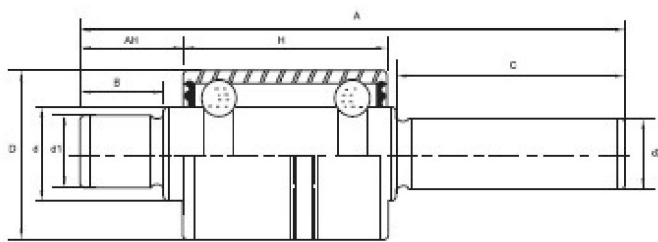

Water pump bearings

水泵轴承

WB Type

NLHB	Bearing Number			Principal Dimensions (mm)								
	NSK	FAG	KOYO	D	H	A	AH	d	d1	d2	B	C
885104				30	38.89	132.16		15.918				
WB1630132-1	885104A			30	38.89	132.16	47.85	15.918				
WB1630133			885113-B	30	38.89	132.54	40.87	15.918				
WB1630133-1			885113CRSE	30	38.89	132.64	29.77	15.918				
WB1630133-2	885611	W3522-1		30	38.89	132.64	29.77	15.918				
WB1630133-3				30	38.89	133.1	55.35	15.918				
WB1630133-4	885415	W2524-1		30	38.89	133.25	38.86	15.918				
WB1630134	885113	W2527	885113BRSE	30	38.89	133.86	42.65	15.918				
WB1630135	885158AA	W2531-1	K885158AA	30	38.89	134.92	33.15	15.918				
WB1630135-1	885437S	W2532		30	38.89	135.28	50.85	15.918				
WB1630135-2			885437RSE	30	38.89	135.28	45.59	15.918				
WB1630136			885093SRSE	30	38.89	135.74	44.5	15.918				
WB1630136-1	885093	W2534-1	885093S	30	38.89	135.74	52.4	15.918				
WB1630136-2	885158P	W2537	WPB16136GBRSE	30	38.89	136.4	39.1	15.918				
WB1630137			885672	30	38.89	137.49	40	15.918				
WB1630138		W2542		30	38.89	137.67	46.23	15.918				
WB1630138-1			885158-1RSE	30	38.89	138.1	40.89	15.918				
WB1630138-2	885158		885158-1	30	38.89	138.1	58.34	15.918				
WB1630138-3		W2543		30	38.89	138.1	45.7	15.918				
WB1630139	885603	W2548-1	885603	30	38.89	139.32	35.05	15.918				
WB1630141	885248	W2555	885248RSE	30	38.89	141	49	15.918				
WB1630141-1	885458	W2556		30	38.89	141.22	38.93	15.918				
WB1630142		W2559		30	38.89	142.1	44.86	15.918				
WB1630143	885141	W2562	885141-1	30	38.89	142.88	40.08	15.918				
WB1630144				30	38.89	144.28	52.71	15.918	12.703		47.24	
WB1630146	885694S	W2575-1	885694	30	38.89	146.2	61.72	15.918				
WB1630150-1	885166C		885166C	30	38.89	150	35.1	15.918				
WB1630150				30	38.89	150	52	15.918	12	M10	50.5	48.5
WB1630154		W2606		30	38.89	154	34.04	15.918				
WB1630154-1			885125C	30	38.89	154.23	29.77	15.918				
WB1630154-2	885613	W3607		30	38.89	154.23	29.77	15.918				
WB1630156			885671	30	38.89	155.58	69.95	15.918				
WB1630160	885094	W2629-1	885094S	30	38.89	159.54	76.2	15.918				
WB1630160-1	885136B	W26294	885136B	30	38.89	159.77	62.66	15.918				
WB1630161	885117	W2637	885117	30	38.89	161.47	58.34	15.918				
WB1630166				30	38.89	165.85	63.48	15.918				
WB1630167				30	38.89	177.09	79.88	15.918				
WB1635073				35	22.5	73	14.5	16		12		34.2
WB1635091				35	38.9	91		15.918				
WB1635101				35	38.89	101				12		35
WB1835119				35	46	119	26.5	18		13		42.2
WB1736091				36	38.89	90.7	14	17		15		34
WB1736091-1				36	38.89	90.7		17		12		34
WB1938121			885800CRSE	38.1	53.975	120.65	24.26	18.961		15.918		39.675
885802				38.1	53.975	95.4	14.7	18.948	15.926		11.3	
885825				38.1	53.975	120.65		18.961		15.918		43.26