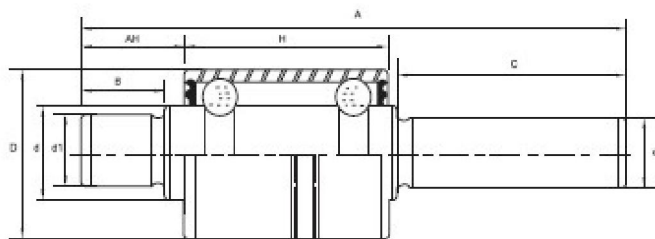

Water pump bearings

水泵轴承

WB Type

NLHB	Bearing Number			Principal Dimensions (mm)								
	NSK	FAG	KOYO	D	H	A	AH	d	d1	d2	B	C
WB1938126			885832RSE	38.1	53.975	125.73	30.861	18.961	15.818	15.918	27.432	37.338
WB1938127-1			885775RSE	38.1	53.975	127	26.67	18.961	15.938	15.918	11.634	44.45
WB1938127		WK2509	885811RSE	38.1	53.975	127	31.369	18.961		15.918		38.1
885869				38.1	53.975	127.48		18.961	15.918	15.918	13.72	39.29
WB1938127-2			885869RSE	38.1	53.975	127.51	31.115	18.961	15.918	15.918	14.275	39.878
WB1938132			885821BRSE	38.1	53.975	132.08	29.845	18.961	15.918	15.918	12.319	43.18
WB1938134			W9B134RSE	38.1	53.975	134.06	37.605	18.961		15.918		39.678
WB1938134-1			C9DE8530C	38.1	53.975	134.112	30.353	18.961		15.918		47.244
WB1938136-2		WK2528-2	885735RSE	38.1	53.975	135.636	31.877	18.961		15.918		47.244
WB1938136-1		WK2537-1	885737RSE	38.1	53.975	136.398	36.196	18.961	15.918	15.918	12.219	43.434
WB1938136		WK2538	885810RSE	38.1	53.975	136.652	36.703	18.961	15.918	15.918	33.02	42.418
WB1938137			885870RSE	38.1	53.975	136.779	40.366	18.961	15.918	15.918	14.275	39.873
WB1938140-1		WK2550	885821RSE	38.1	53.975	139.7	35.56	18.961	15.918	15.918	15.392	47.752
WB1938140-2			W9B1140L	38.1	53.975	140	33.7	18.961	15.918	15.918	29	49.146
WB1938140			885720RSE	38.1	53.975	140.589	39.624	18.961		15.918		43.815
885815				38.1	53.975	141.76		18.961		15.918		51.59
WB1938142		WK6558	885842RSE	38.1	53.975	141.757	43.84	18.961		15.918		41.021
WB1938143-1			885815ARSE	38.1	53.975	143.256	35.305	18.961		15.918		49.2
WB1938143			885862ARSE	38.1	53.975	143.485	30.836	18.961	15.918	15.918	12.243	45.72
WB1938144			80DA8530AA	38.1	53.975	143.764	41.021	18.961	15.918	15.918	37.5	44.577
WB1938145			885802RS	38.1	53.975	145.796	44.704	18.961		15.918		44.45
WB1938145-1		WK2574-2	885818RSE	38.1	53.975	145.796	44.704	18.961		15.918		40.767
WB1938146			885747RSE	38.1	53.975	146.06	36.322	18.961	15.918	15.918	13.716	51.562
WB1938146-1			885760RSSE	38.1	53.975	146.06	36.322	18.961	15.918	15.918	33.02	51.562
885790				38.1	53.975	148.84		18.961	15.918	15.918	34.92	49.66
WB1938150			885764RSE	38.1	53.975	150.52	35.052	18.961		15.918		58.318
WB1938152			885844RSE	38.1	41.275	152.4	35.66	18.961	15.918	15.918	15.265	60.528
WB1938153-1			885857RSE	38.1	53.975	152.908	53.694	18.961	15.918	15.918	28.448	41.783
WB1938153-2			885865A	38.1	53.975	152.908	46.355	18.961	15.918	15.918	28.575	43.035
WB1938153			885807CRSE	38.1	53.975	153.416	45.72	18.961		15.918		50.546
WB1938154			885825CRSE	38.1	53.975	154.229	27.769	18.961	15.918	15.918	8.89	57.15
885746				38.1	53.975	156.6		18.961		15.918		59.82
885884				38.1	53.975	161		18.961	15.918	15.918	33.53	55.88
WB1940113T				40	46	113	17	19		12		45.5
WB1940113				40	46	113	23	19	17	15.939	42	20
WB1940122				40	46	121.5	23	19	17	15.939	20	50.55
WB1940123				40	46	123	23	19	15.918	15.918	21	52
WB1940126				40	46	126	30.2	19		12		45
WB1740136				40	46	136	26	19	17	17	24	62
WB1940137				40	46	137	23	18.961		12		63
WB1940143				40	46	143		19	15.918	15.918	20	72
WB1942115				42	46	115.5	43	19	18	18	38.5	24