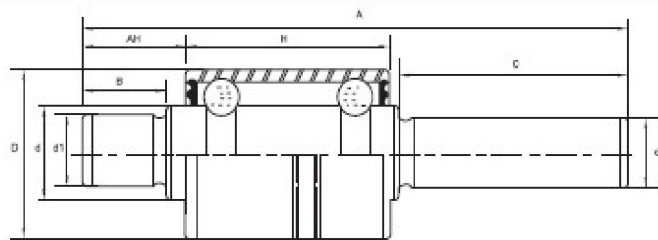

Water pump bearings

水泵轴承

WB Type

NLHB	Bearing Number			Principal Dimensions (mm)								
	NSK	FAG	KOYO	D	H	A	AH	d	d1	d2	B	C
WB1630092	885477	W2364S	885477ARSE	30	38.89	92.48	25.12	15.918		12.037		26.06
WB1630093D			WPB16093-4RS	30	38.89	92.5	16.5	15.918		12		34.5
WB1630093-1			WPB16093-1RS	30	38.89	93	18.5	15.918		12		32.6
WB1630093	885330	W2366	WPB163093RS	30	38.89	93	18.5	15.918				
WB1630094				30	38.89	94.5	35.11	15.918				
WB1630095			WPB16095CRS	30	38.89	94.6	19.2	15.918		12		33.5
WB1530096				30	38.89	96.5	17.87	15.918		12.052		35.45
WB1630097				30	30	97		15.918				
WB1630098-1				30	38.89	97.51	23.49	15.918				
WB1630098-2	885110	W2384S		30	38.89	97.65	19.05	15.918		12.675		36.53
WB1630098-6				30	38.89	97.65		15.918				
WB1630098-3	885324			30	38.89	97.82	17.88	15.918				
WB1630098A	885307	W2385		30	38.89	98	17	15.918				
WB1630098-4		W2385-4		30	38.89	98	20	15.918				
WB1630098W				30	38.89	98	16.5	15.918				
WB1630098C			WPB16095-2RS	30	38.89	98	16	15.918		12		40.6
WB1630098CA		W2385-6		30	38.89	98	17.06	15.918				
WB1630098-5		W2386S		30	38.89	98.04	18.51	15.918		12.235		38
WB1630099	885474	W2387S	WPB16099-1RS	30	38.89	98.5	22.55	15.918		12		33.76
WB1630099-3				30	38.89	98.5	16.25	16	12	12	14.5	50.25
WB1630099-1			WPB16099-5RS	30	38.89	98.5	16.5	15.918	12	12		40.5
WB1630099-2	885301			30	38.89	98.88	23.62	15.918	15	15	21.13	32.51
WB1530100				30	36.5	100	23.5	15.918				
WB1630100			WPB16100ARS	30	38.89	100	24	15.918		12		35
WB1630100-1				30	39	100	21	15.918		12		37.5
WB1630101D	885328		BWF3044	30	38.89	101	24	15.918	14	12	20.5	35.1
WB1630101				30	38.89	101	25	16		12		35
WB1630101-2				30	38.89	101.2	21.8	15.918				
WB1630101-1	885467	W2398-1S		30	38.89	101.24	29	15.918	12.007	12.687	25.4	31.01
WB1630102-1			885685RSE	30	38.89	101.5	17.5	15.918				
WB1630102	885321	W3399		30	38.89	101.5	17.5	15.918				
WB1630102-3		W2401-3		30	38.89	102.01	16.92	15.918				
WB1630102-4			WPB16102CRSE	30	38.89	102.26	35	15.918	15	15	32.92	26.04
WB1630102A	885147			30	38.89	102.5	22	15.918		12.675		38.5
WB1630102-5		W2404S	WPB16102BRSE	30	38.89	102.62	24.45	15.918		12.674		38.1
WB1630103-1				30	38.89	102.74	35.02	15.918	12.7	12.014	30.5	23.75
WB1630103-2	885405		WPB16102-4RSE	30	38.89	102.74	28.77	15.918	12.014	12.7	25.5	32
WB1630103-3			WPB16102ARSE	30	38.89	102.87	22.7	15.918		12.675		38.1
WB1630103-4			WPB16103ERSE	30	38.89	102.87	23.11	15.918				
WB1630103D			WPB16103-9RS	30	38.89	103	16.51	15.918		12		43
885140	885595	W2406-2	885140BRSE	30	38.89	103.2	23.42	15.918				