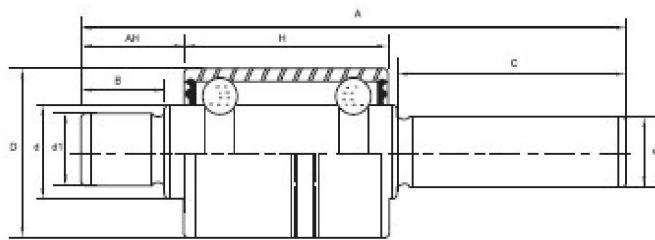

Water pump bearings

水泵轴承

WB Type

NLHB	Bearing Number			Principal Dimensions (mm)								
	NSK	FAG	KOYO	D	H	A	AH	d	d1	d2	B	C
885118	885118	W2468	885118RSE	30	38.89	119.07	37.31	15.918				
WB1630119C				30	38.89	119.3	37.6	15.918				
WB1630119-1	885135S	W2470	885135CRSE	30	38.89	119.46	32.54	15.918				
WB1630119-2	885637			30	38.89	119.46	40.82	15.918				
WB1630120-1	885584S	W2472	885584	30	38.89	119.84	36.5	15.918				
WB1630120				30	38.89	120	31	15.918				
WB1630121-1		W2475	885222	30	38.9	120.65	38.12	15.918				
WB1630121	885105	W2476	885105	30	38.89	120.9	29.46	15.918				
WB1630121-2				30	39	121	24	15.918		12		53.6
WB1630122D				30	38.89	121.5	25	16		12		47.5
WB1630122-1	885238	W2478-1		30	38.89	121.62	31.42	15.918				
WB1630122		W2479-1	885208	30	38.89	121.87	37.26	15.918				
WB1630122-2				30	38.89	121.92	41.37	15.918		12.675		38.1
WB1630122X				30	38.89	122	26.5	15.918				
WB1630122-3				30	38.89	122.12	32.96	15.918		12.703		44.7
WB1630122-4	885476	W2481		30	38.89	122.17	33.88	15.918				
WB1630122-5	885168H			30	38.89	122.22	28.67	15.918				
WB1630122-6	885168C	W2481-1	885168-1	30	38.89	122.22	28.58	15.918				
885168	885168AD	W2481-6	885168AA	30	38.89	122.22	40.18	15.918				
WB1630122-7				30	38.89	122.4	33.5	15.918				
WB1630123-1			WPB16122-1RSE	30	39	123		15.918				
W6484-1				30	38.89	123		15.918				
WB1630123		W2484		30	38.89	123.04	36.86	15.918				
WB1630124-1				30	57.15	123.2	25.5	15.918				
WB1630124-6	885100B	W2486-2	885100B	30	38.89	123.67	31.75	15.918				
WB1630124-2			WPB16124RS	30	38.89	124	42.61	15.918		12		40
WB1630124-3	885326	W2488S	BWF3089	30	38.89	124	41.78	15.918		12		40.49
WB1630124				30	38.89	124	21	15.918				
WB1630124-5				30	39	124	23	15.918		12		60.5
WB1630124-4	885245	W2489-2	885245RSE	30	38.89	124.4	40	15.918				
WB1630125				30	38.9	124.5	30.14	15.918		15.817		40.64
WB1630125-2				30	38.89	124.5	40	15.918				
WB1630125-1	885534S			30	38.89	124.97	39.12	15.918				
WB1630126		W2496		30	38.89	126	34.3	15.918				
WB1630127-1			885142C	30	38.89	127	44.55	15.918				
WB1630127-2			WOB16127CRSE	30	38.89	127	37.94	15.918		12.7		35.56
WB1630127-3	885142D	W2500-2		30	38.89	127	32.56	15.918				
WB1630127				30	38.89	127	36	16	M12		19	
WB1630127D				30	38.89	127	27	15.918		12		59
WB1630128				30	38.89	127.7	22.41	15.918				
WB1630128-1	885151B	W2405-6	885151-B	30	38.89	127.79	44.45	15.918				
WB1630128-2	885141		885141RSE	30	38.89	127.79	25.8	15.918				
885169	885169	W2507	885169-1	30	38.89	129	31.75	15.918				
WB1630130				30	38.89	130	41	15.918				
WB1630132		W2520		30	38.89	132.16	50.42	15.918